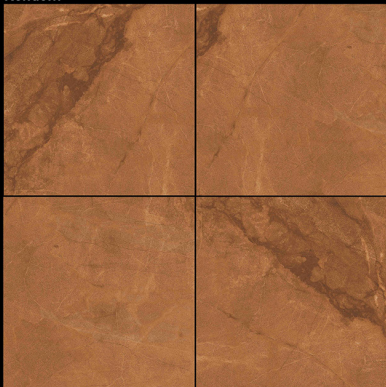

**600 x 600 mm**

- ▶ Porcelain Tiles
- ▶ White Body
- ▶ SUGAR Finish

▶ **SU 18**

Random

**600 x 600 mm**

- ▶ Porcelain Tiles
- ▶ White Body
- ▶ SUGAR Finish

▶ **SU 19**

Random