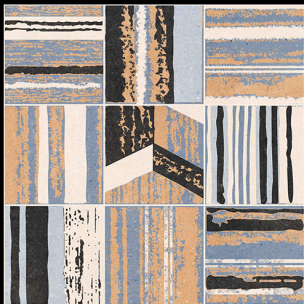

600 x 600 mm

- Porcelain Tiles
- White Body
- SUGAR Finish

▶ SU 03