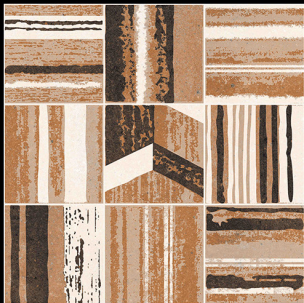

## *Sugar Series*

**600x600 mm**

**Porcelain Tiles**

**White Body**

**Sugar Finish**

**600 x 600 mm**

- ▶ Porcelain Tiles
- ▶ White Body
- ▶ SUGAR Finish

▶ **SU 01**