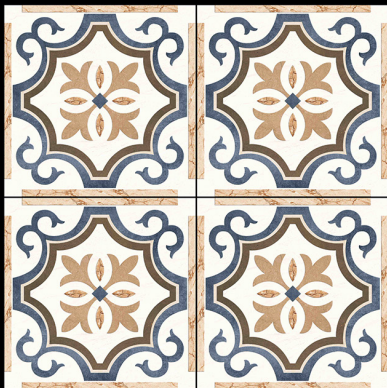

600 x 600 mm

- Porcelain Tiles
- White Body
- SUGAR Finish

▶ **SU 24**