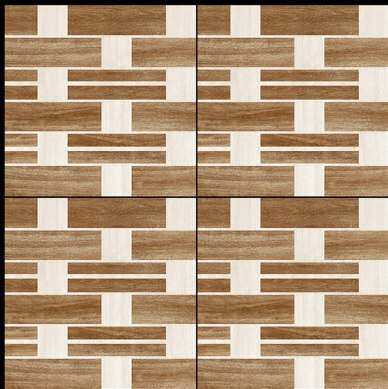

600 x 600 mm

- Porcelain Tiles
- White body
- Matt Surface

▶ **2047**