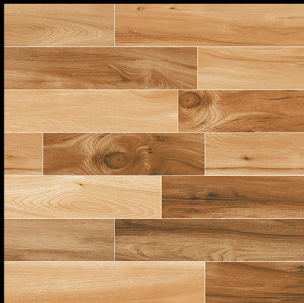

600 x 600 mm

- Porcelain Tiles
- White body
- Matt Surface

▶ **2023**