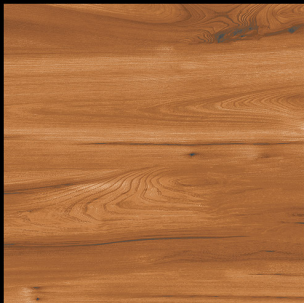

▶ **2064**

**600 x 600 mm**

- ▶ Porcelain Tiles
- ▶ White Body
- ▶ Matt Surface

▶ **2065**

**600 x 600 mm**

- ▶ Porcelain Tiles
- ▶ White Body
- ▶ Matt Surface

▶ **2066**

**600 x 600 mm**