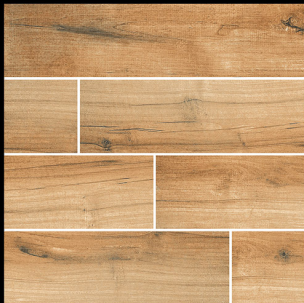

600 x 600 mm

- Porcelain Tiles
- White body
- Matt Surface

▶ **2043**