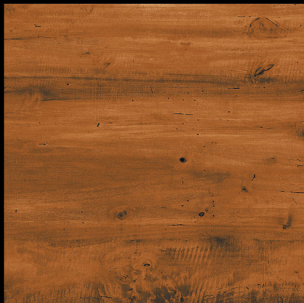

▶ **2019**

**600 x 600 mm**

- ▶ Porcelain Tiles
- ▶ White body
- ▶ Matt Surface

▶ **2020**

**600 x 600 mm**

- ▶ Porcelain Tiles
- ▶ White body
- ▶ Matt Surface

▶ **2021**

**600 x 600 mm**