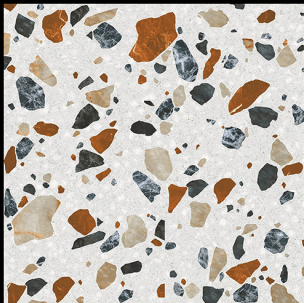

Matt Finish

600 x 600 mm

- ▶ Porcelain Tiles
- ▶ White body
- ▶ Matt Surface

▶ **7001**

600 x 600 mm

- ▶ Porcelain Tiles
- ▶ White body
- ▶ Matt Surface

▶ **7002**

600 x 600 mm