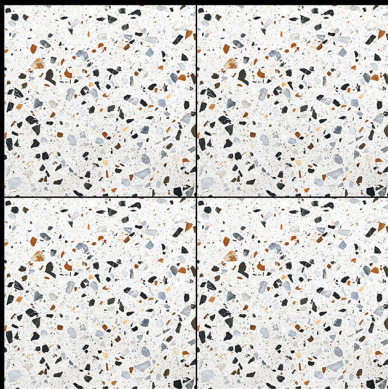

GAPS

THE ART OF CLAY

THE FAMILY SPOT
FOR THE FAMILY TIMY

GAPS

Terazo Series

600x600 mm

Porcelain Tiles

White Body

Matt Finish

600 x 600 mm

- ▶ Porcelain Tiles
- ▶ White body
- ▶ Matt Surface

▶ **7001**

600 x 600 mm

- ▶ Porcelain Tiles
- ▶ White body
- ▶ Matt Surface

▶ **7002**

600 x 600 mm

- ▶ Porcelain Tiles
- ▶ White body
- ▶ Matt Surface

▶ **7003**

600 x 600 mm

- ▶ Porcelain Tiles
- ▶ White body
- ▶ Matt Surface

▶ **7004**

600 x 600 mm

- ▶ Porcelain Tiles
- ▶ White body
- ▶ Matt Surface

▶ **7005**

▶ **7008**

600 x 600 mm

- ▶ Porcelain Tiles
- ▶ White body
- ▶ Matt Surface

▶ **7009**

600 x 600 mm

- ▶ Porcelain Tiles
- ▶ White body
- ▶ Matt Surface

▶ **7010**

600 x 600 mm