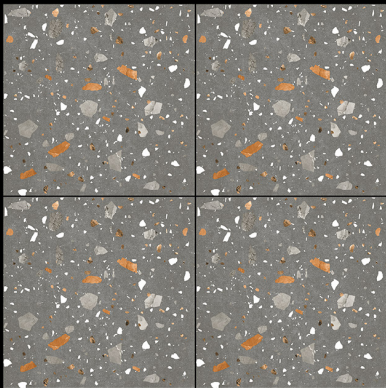

600 x 600 mm

- ▶ Porcelain Tiles
- ▶ White body
- ▶ Matt Surface

▶ **7014**

600 x 600 mm

- ▶ Porcelain Tiles
- ▶ White Body
- ▶ Matt Surface

▶ **7015**

600 x 600 mm

- ▶ Porcelain Tiles
- ▶ White Body
- ▶ Matt Surface

▶ **7016**

600 x 600 mm

- ▶ Porcelain Tiles
- ▶ White Body
- ▶ Matt Surface

▶ **7017**

GAPS

THE ART OF CLAY

THANK YOU

MB CERAMIC LLP