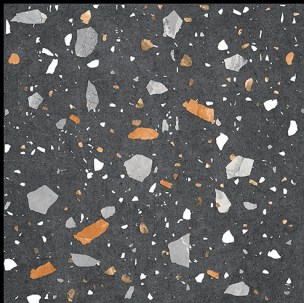

600 x 600 mm

- ▶ Porcelain Tiles
- ▶ White body
- ▶ Matt Surface

▶ **7014**

600 x 600 mm

- ▶ Porcelain Tiles
- ▶ White Body
- ▶ Matt Surface

▶ **7015**

600 x 600 mm

- ▶ Porcelain Tiles
- ▶ White Body
- ▶ Matt Surface

▶ **7016**

600 x 600 mm

- ▶ Porcelain Tiles
- ▶ White Body
- ▶ Matt Surface

▶ **7017**

GAPS

THE ART OF CLAY

THANK YOU

MB CERAMIC LLP