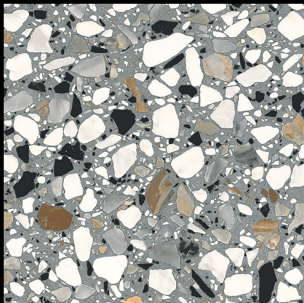

GAPS

THE ART OF CLAY

THE FAMILY SPOT
FOR THE FAMILY TIMY

GAPS

Terazo Series

600x600 mm

Porcelain Tiles

White Body

Matt Finish

600 x 600 mm

- ▶ Porcelain Tiles
- ▶ White body
- ▶ Matt Surface

▶ **7001**

600 x 600 mm

- ▶ Porcelain Tiles
- ▶ White body
- ▶ Matt Surface

▶ **7002**

600 x 600 mm

- ▶ Porcelain Tiles
- ▶ White body
- ▶ Matt Surface

▶ **7003**

600 x 600 mm

- ▶ Porcelain Tiles
- ▶ White body
- ▶ Matt Surface

▶ **7004**

600 x 600 mm

- ▶ Porcelain Tiles
- ▶ White body
- ▶ Matt Surface

▶ **7005**