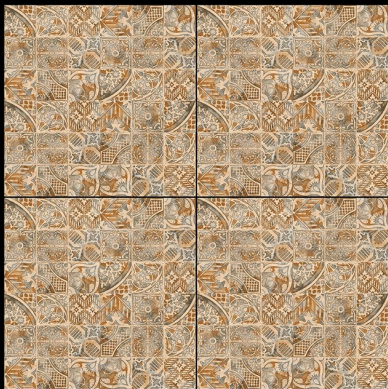

GAPS

THE ART OF CLAY

THE FAMILY SPOT
FOR THE FAMILY TIMY

GAPS

Morecan Series

600x600 mm

Porcelain Tiles

White Body

Matt Finish

600 x 600 mm

- ▶ Porcelain Tiles
- ▶ White body
- ▶ Matt Surface

▶ **8001**

600 x 600 mm

- ▶ Porcelain Tiles
- ▶ White body
- ▶ Matt Surface

▶ **8002**

600 x 600 mm

- ▶ Porcelain Tiles
- ▶ White body
- ▶ Matt Surface

▶ **8004**

600 x 600 mm

- ▶ Porcelain Tiles
- ▶ White Body
- ▶ Matt Surface

▶ **8005**

600 x 600 mm

- ▶ Porcelain Tiles
- ▶ White body
- ▶ Matt Surface

▶ **8006**

▶ **8017**

600 x 600 mm

- ▶ Porcelain Tiles
- ▶ White body
- ▶ Matt Surface

▶ **8018**

600 x 600 mm

- ▶ Porcelain Tiles
- ▶ White body
- ▶ Matt Surface

▶ **8019**

600 x 600 mm