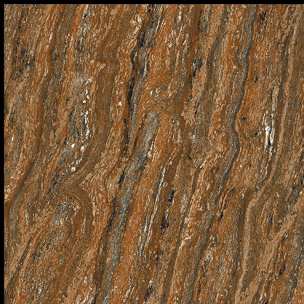

600 x 600 mm

- Porcelain Tiles
- White body
- Matt Surface

▶ **6004**