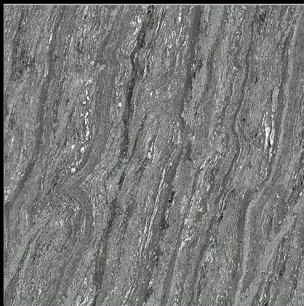

Matt Finish

600 x 600 mm

- ▶ Porcelain Tiles
- ▶ White body
- ▶ Matt Surface

▶ **6001**

600 x 600 mm

- ▶ Porcelain Tiles
- ▶ White body
- ▶ Matt Surface

▶ **6002**

600 x 600 mm