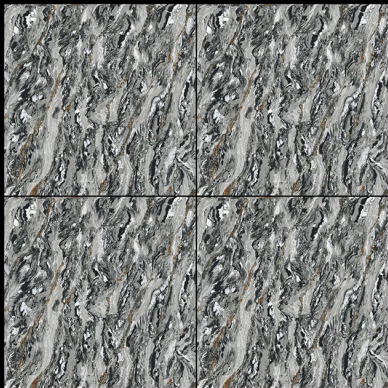

GAPS

THE ART OF CLAY

THE FAMILY SPOT
FOR THE FAMILY TIMY

GAPS

DC Series

600x600 mm

Porcelain Tiles

White Body

Matt Finish

600 x 600 mm

- ▶ Porcelain Tiles
- ▶ White body
- ▶ Matt Surface

▶ **6001**

600 x 600 mm

- ▶ Porcelain Tiles
- ▶ White body
- ▶ Matt Surface

▶ **6002**

600 x 600 mm

- ▶ Porcelain Tiles
- ▶ White body
- ▶ Matt Surface

▶ **6003**

600 x 600 mm

- ▶ Porcelain Tiles
- ▶ White body
- ▶ Matt Surface

▶ **6004**

600 x 600 mm

- ▶ Porcelain Tiles
- ▶ White body
- ▶ Matt Surface

▶ **6005**