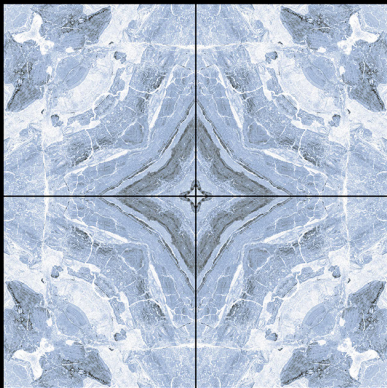

▶ **5022**

**600 x 600 mm**

- ▶ Porcelain Tiles
- ▶ White body
- ▶ Matt Surface

▶ **5023**

**600 x 600 mm**

- ▶ Porcelain Tiles
- ▶ White body
- ▶ Matt Surface

▶ **5024**

**600 x 600 mm**