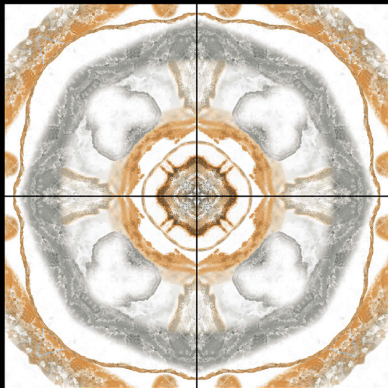

- ▶ Porcelain Tiles
- ▶ White body
- ▶ Matt Surface

▶ **5020**

**600 x 600 mm**

- ▶ Porcelain Tiles
- ▶ White body
- ▶ Matt Surface

▶ **5021**

**600 x 600 mm**

- ▶ Porcelain Tiles
- ▶ White body
- ▶ Matt Surface