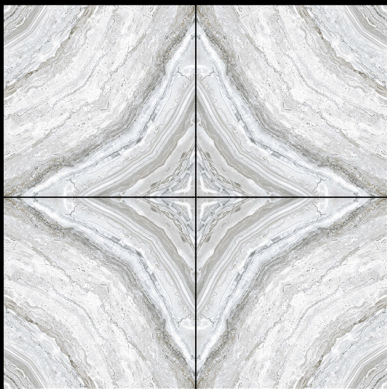

600 x 600 mm

- Porcelain Tiles
- White body
- Matt Surface

▶ **5022**