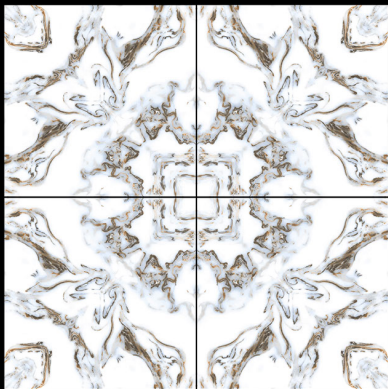

600 x 600 mm

- Porcelain Tiles
- White Body
- Matt Surface

▶ **5041**