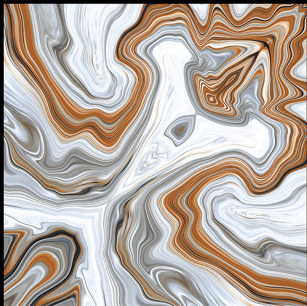

▶ **5038**

**600 x 600 mm**

- ▶ Porcelain Tiles
- ▶ White Body
- ▶ Matt Surface

▶ **5039**

**600 x 600 mm**

- ▶ Porcelain Tiles
- ▶ White Body
- ▶ Matt Surface

▶ **5040**

**600 x 600 mm**