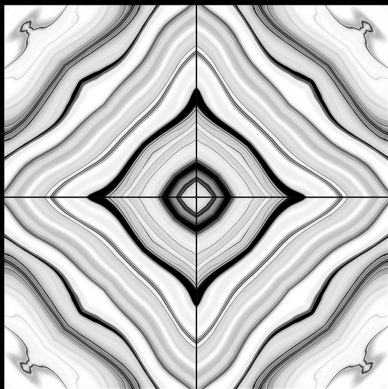

▶ **5001**

**600 x 600 mm**

- ▶ Porcelain Tiles
- ▶ White body
- ▶ Matt Surface

▶ **5002**

**600 x 600 mm**

- ▶ Porcelain Tiles
- ▶ White body
- ▶ Matt Surface

▶ **5003**

**600 x 600 mm**