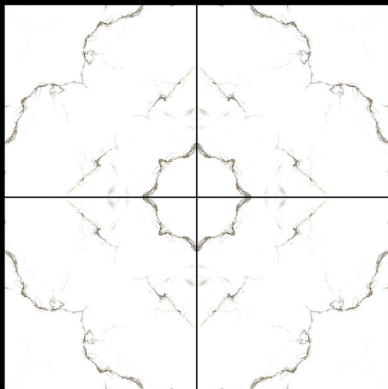

600 x 600 mm

- Porcelain Tiles
- White body
- Matt Surface

▶ **5031**