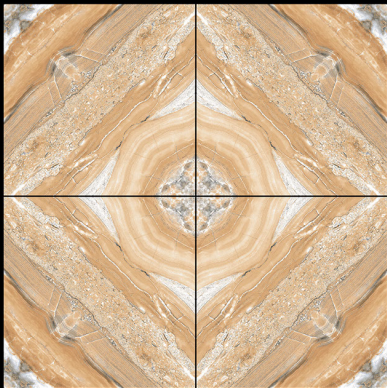

- ▶ Porcelain Tiles
- ▶ White body
- ▶ Matt Surface

▶ **5009**

**600 x 600 mm**

- ▶ Porcelain Tiles
- ▶ White body
- ▶ Matt Surface

▶ **5010**

**600 x 600 mm**

- ▶ Porcelain Tiles
- ▶ White body
- ▶ Matt Surface