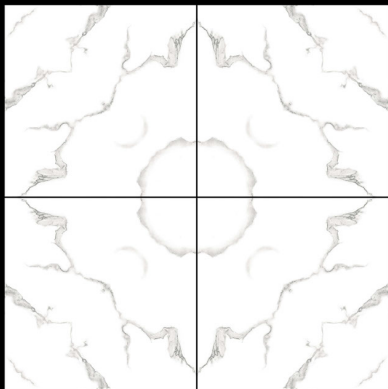

- ▶ Porcelain Tiles
- ▶ White body
- ▶ Matt Surface

▶ **5031**

**600 x 600 mm**

- ▶ Porcelain Tiles
- ▶ White body
- ▶ Matt Surface

▶ **5032**

**600 x 600 mm**

- ▶ Porcelain Tiles
- ▶ White body
- ▶ Matt Surface

▶ **5033**

600 x 600 mm

- ▶ Porcelain Tiles
- ▶ White body
- ▶ Matt Surface

▶ 5034

**600 x 600 mm**

- ▶ Porcelain Tiles
- ▶ White body
- ▶ Matt Surface

▶ **5035**

**600 x 600 mm**