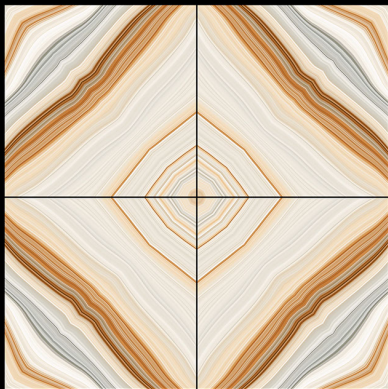

▶ **5017**

**600 x 600 mm**

- ▶ Porcelain Tiles
- ▶ White body
- ▶ Matt Surface

▶ **5018**

**600 x 600 mm**

- ▶ Porcelain Tiles
- ▶ White body
- ▶ Matt Surface

▶ **5019**

**600 x 600 mm**