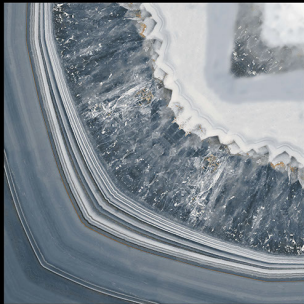

▶ **5028**

**600 x 600 mm**

- ▶ Porcelain Tiles
- ▶ White body
- ▶ Matt Surface

▶ **5029**

**600 x 600 mm**

- ▶ Porcelain Tiles
- ▶ White body
- ▶ Matt Surface

▶ **5030**

**600 x 600 mm**