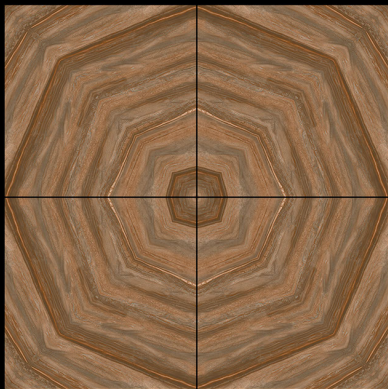

600 x 600 mm

- Porcelain Tiles
- White body
- Matt Surface

▶ **5009**