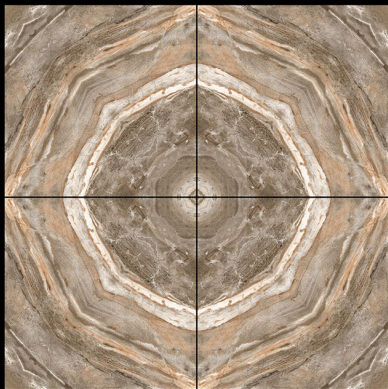

600 x 600 mm

- Porcelain Tiles
- White body
- Matt Surface

▶ **5012**