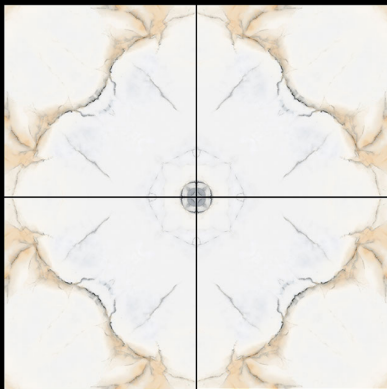

▶ **5001**

**600 x 600 mm**

- ▶ Porcelain Tiles
- ▶ White body
- ▶ Matt Surface

▶ **5002**

**600 x 600 mm**

- ▶ Porcelain Tiles
- ▶ White body
- ▶ Matt Surface

▶ **5003**

**600 x 600 mm**