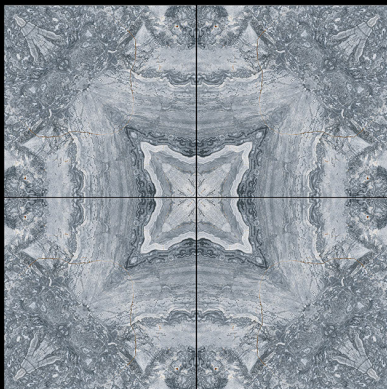

- ▶ Porcelain Tiles
- ▶ White body
- ▶ Matt Surface

▶ **5036**

**600 x 600 mm**

- ▶ Porcelain Tiles
- ▶ White body
- ▶ Matt Surface

▶ **5037**

**600 x 600 mm**

- ▶ Porcelain Tiles
- ▶ White Body
- ▶ Matt Surface

▶ **5038**

**600 x 600 mm**

- ▶ Porcelain Tiles
- ▶ White Body
- ▶ Matt Surface

▶ **5039**

**600 x 600 mm**

- ▶ Porcelain Tiles
- ▶ White Body
- ▶ Matt Surface

▶ **5040**

**600 x 600 mm**