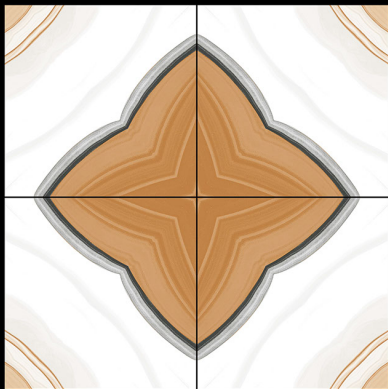

600 x 600 mm

- Porcelain Tiles
- White body
- Matt Surface

▶ **5028**