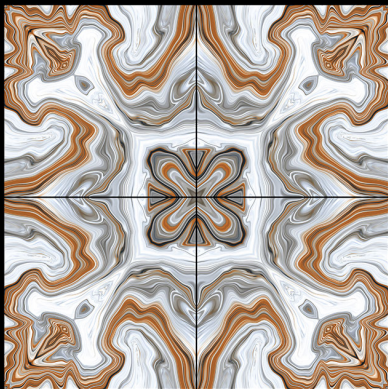

▶ **5038**

**600 x 600 mm**

- ▶ Porcelain Tiles
- ▶ White Body
- ▶ Matt Surface

▶ **5039**

**600 x 600 mm**

- ▶ Porcelain Tiles
- ▶ White Body
- ▶ Matt Surface

▶ **5040**

**600 x 600 mm**

- ▶ Porcelain Tiles
- ▶ White Body
- ▶ Matt Surface

▶ **5041**

**600 x 600 mm**

- ▶ Porcelain Tiles
- ▶ White Body
- ▶ Matt Surface

▶ **5042**