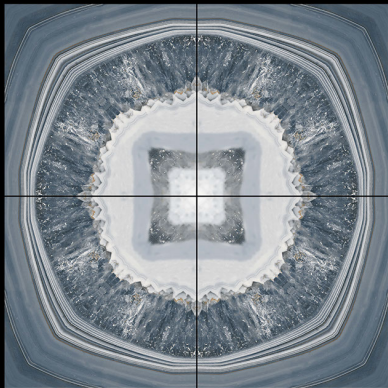

▶ **5028**

**600 x 600 mm**

- ▶ Porcelain Tiles
- ▶ White body
- ▶ Matt Surface

▶ **5029**

**600 x 600 mm**

- ▶ Porcelain Tiles
- ▶ White body
- ▶ Matt Surface

▶ **5030**

**600 x 600 mm**

- ▶ Porcelain Tiles
- ▶ White body
- ▶ Matt Surface

▶ **5031**

**600 x 600 mm**

- ▶ Porcelain Tiles
- ▶ White body
- ▶ Matt Surface

▶ **5032**

**600 x 600 mm**

- ▶ Porcelain Tiles
- ▶ White body
- ▶ Matt Surface