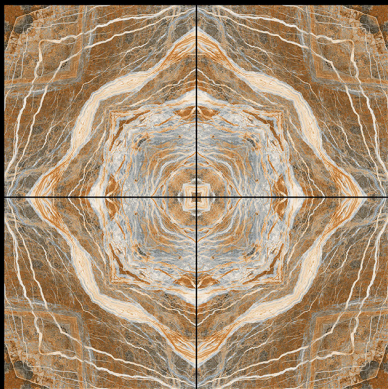

▶ **5006**

**600 x 600 mm**

- ▶ Porcelain Tiles
- ▶ White body
- ▶ Matt Surface

▶ **5007**

**600 x 600 mm**

- ▶ Porcelain Tiles
- ▶ White body
- ▶ Matt Surface

▶ **5008**

**600 x 600 mm**