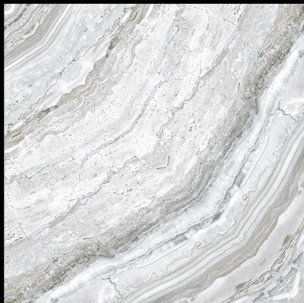

- ▶ Porcelain Tiles
- ▶ White body
- ▶ Matt Surface

▶ **5020**

**600 x 600 mm**

- ▶ Porcelain Tiles
- ▶ White body
- ▶ Matt Surface

▶ **5021**

**600 x 600 mm**

- ▶ Porcelain Tiles
- ▶ White body
- ▶ Matt Surface