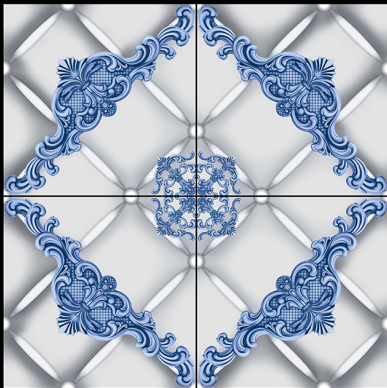

▶ **5038**

**600 x 600 mm**

- ▶ Porcelain Tiles
- ▶ White Body
- ▶ Matt Surface

▶ **5039**

**600 x 600 mm**

- ▶ Porcelain Tiles
- ▶ White Body
- ▶ Matt Surface

▶ **5040**

**600 x 600 mm**

- ▶ Porcelain Tiles
- ▶ White Body
- ▶ Matt Surface

▶ **5041**

**600 x 600 mm**

- ▶ Porcelain Tiles
- ▶ White Body
- ▶ Matt Surface

▶ **5042**