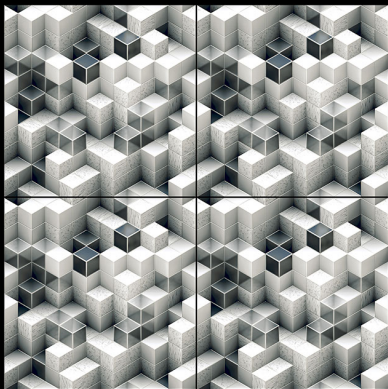

600 x 600 mm

- Porcelain Tiles
- White body
- Matt Surface

▶ **4014**