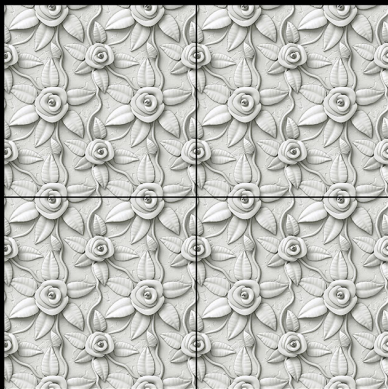

**600 x 600 mm**

- ▶ Porcelain Tiles
- ▶ White Body
- ▶ Matt Surface

▶ **4002**

**600 x 600 mm**

- ▶ Porcelain Tiles
- ▶ White body
- ▶ Matt Surface

▶ **4003**

**600 x 600 mm**

- ▶ Porcelain Tiles
- ▶ White body
- ▶ Matt Surface