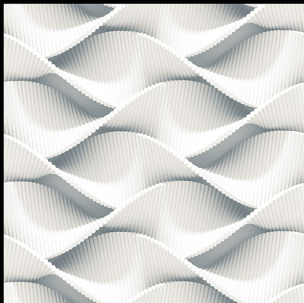

▶ **4009**

**600 x 600 mm**

- ▶ Porcelain Tiles
- ▶ White body
- ▶ Matt Surface

▶ **4012**

**600 x 600 mm**

- ▶ Porcelain Tiles
- ▶ White body
- ▶ Matt Surface

▶ **4013**

**600 x 600 mm**