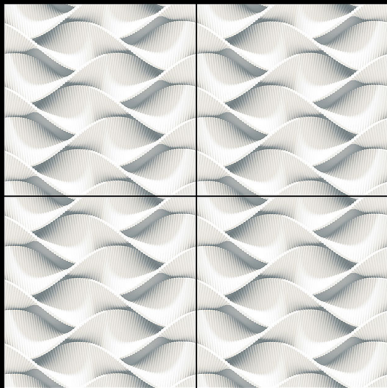

▶ **4009**

**600 x 600 mm**

- ▶ Porcelain Tiles
- ▶ White body
- ▶ Matt Surface

▶ **4012**

**600 x 600 mm**

- ▶ Porcelain Tiles
- ▶ White body
- ▶ Matt Surface

▶ **4013**

**600 x 600 mm**