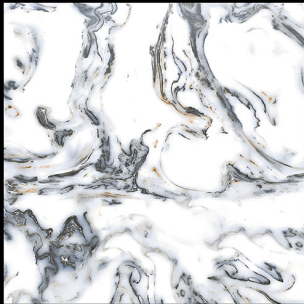

GAPS

THE ART OF CLAY

MAKE A STYLE
STATEMENT IN JUST A
FEW SQUARE FEET

GAPS

THE ART OF CLAY

MARBEL SERIES

600x600 MM

PORCELAIN Tiles

White Body

Glossy Finish

600 x 600 mm

- ▶ Porcelain Tiles
- ▶ White Body
- ▶ Glossy Finish

▶ **401**

600 x 600 mm

- ▶ Porcelain Tiles
- ▶ White Body
- ▶ Glossy Finish

▶ **402**