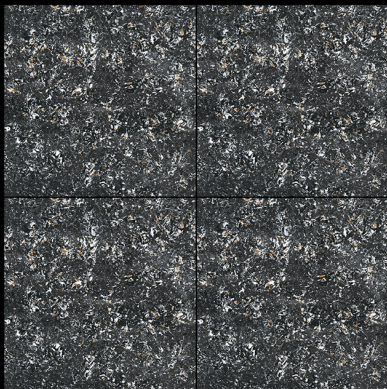

▶ **523**

**600 x 600 mm**

- ▶ Porcelain Tiles
- ▶ White Body
- ▶ Glossy Finish

▶ **524**

**600 x 600 mm**

- ▶ Porcelain Tiles
- ▶ White Body
- ▶ Glossy Finish

▶ **525**

**600 x 600 mm**