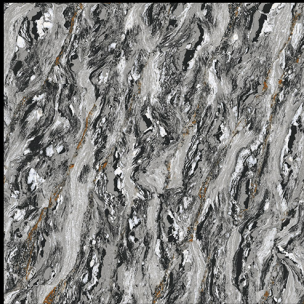

600 x 600 mm

- Porcelain Tiles
- White Body
- Glossy Finish

▶ **502**