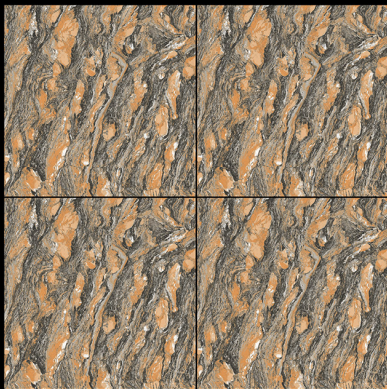

600 x 600 mm

- Porcelain Tiles
- White Body
- Glossy Finish

▶ **501**