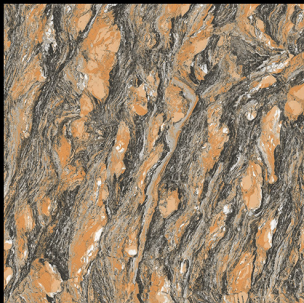

# GAPS

THE ART OF CLAY

DC SERIES

600x600 MM

PORCELAIN Tiles

White Body

Glossy Finish

**600 x 600 mm**