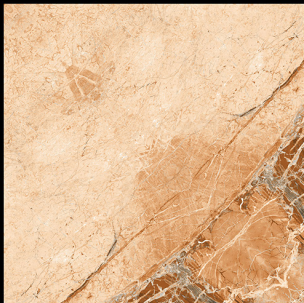

600 x 600 mm

- Porcelain Tiles
- White Body
- Glossy Finish

▶ **204**