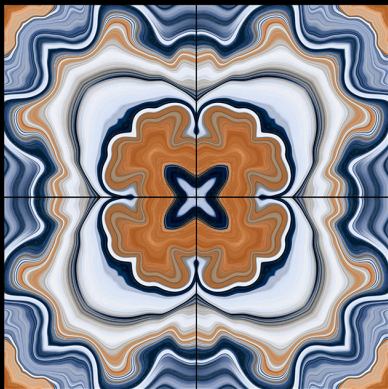

600 x 600 mm

- Porcelain Tiles
- White Body
- Glossy Finish

▶ **226**