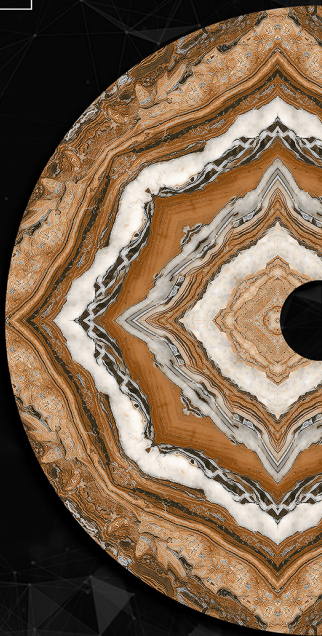

# GAPS

THE ART OF CLAY

BOOKMACH SERIES

600x600 MM

PORCELAIN Tiles

White Body

Glossy Finish

**600 x 600 mm**